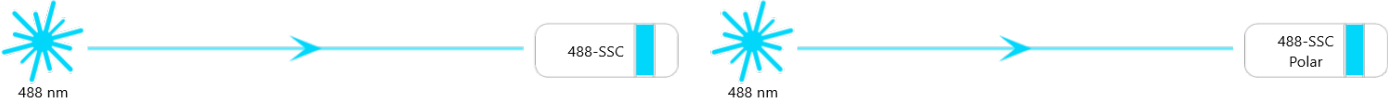

Scatter

FSC Bank

SSC Bank